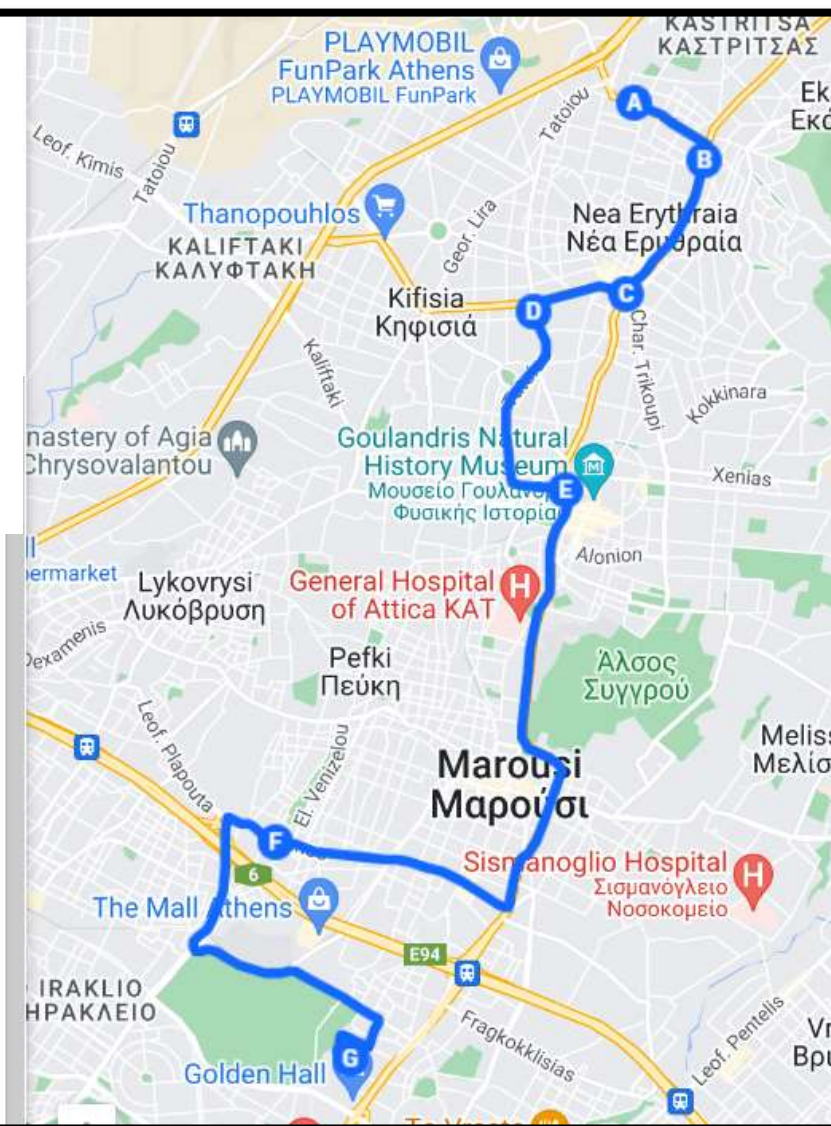

Δρομολόγιο 5

DSA 5π

- **A** ΑΓ. ΣΑΡΑΝΤΑ, Νέα Ερυθραία 146 71, Ελλάδα
- **B** Ελ. Βενιζέλου 162, Νέα Ερυθραία 146 71, Ε...
- **C** Λεωφ. Κηφισίας 1, Νέα Ερυθραία 146 71, Ε...
- **D** Τατοΐου 73, Κηφισιά 145 64, Ελλάδα
- **E** Λεωφ. Κηφισίας 287, Κηφισιά 145 61, Ελλά...
- **F** Βύρωνος 40, Πεύκη 151 21, Ελλάδα
- **G** Γερμανική Σχολή Αθηνών (DSA), Μαρούσι